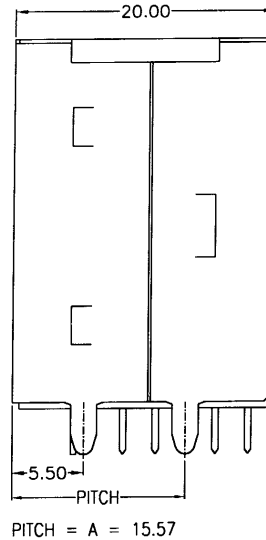

HO CHIEN

MINI DIN JACK

8107A-6

FULL SHIELD
WITH OR W/O MNT HOLE
TWO KINDS OF PITCH

6 PINs	W/O MNT HOLE	PITCH=A	PART NO.
⊙	⊙	⊙	8107A-6