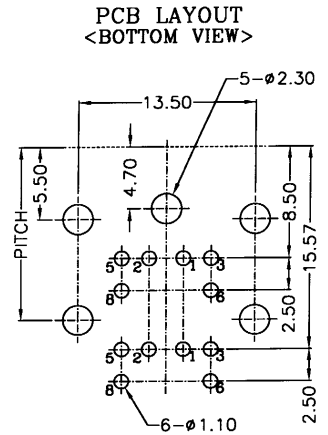

HO CHIEN

MINI DIN JACK

8107A-6

FULL SHIELD
WITH OR W/O MNT HOLE
TWO KINDS OF PITCH

6 PINs	W/O MNT HOLE	PITCH=A	PART NO.
⊙	⊙	⊙	8107A-6