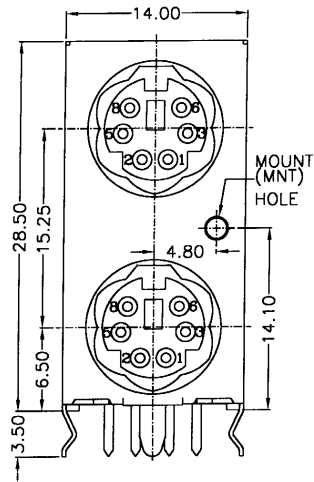

HO CHIEN

MINI DIN JACK

8107A-6

FULL SHIELD
WITH OR W/O MNT HOLE
TWO KINDS OF PITCH

6 PINs	W/O MNT HOLE	PITCH=A	PART NO.
⊙	⊙	⊙	8107A-6